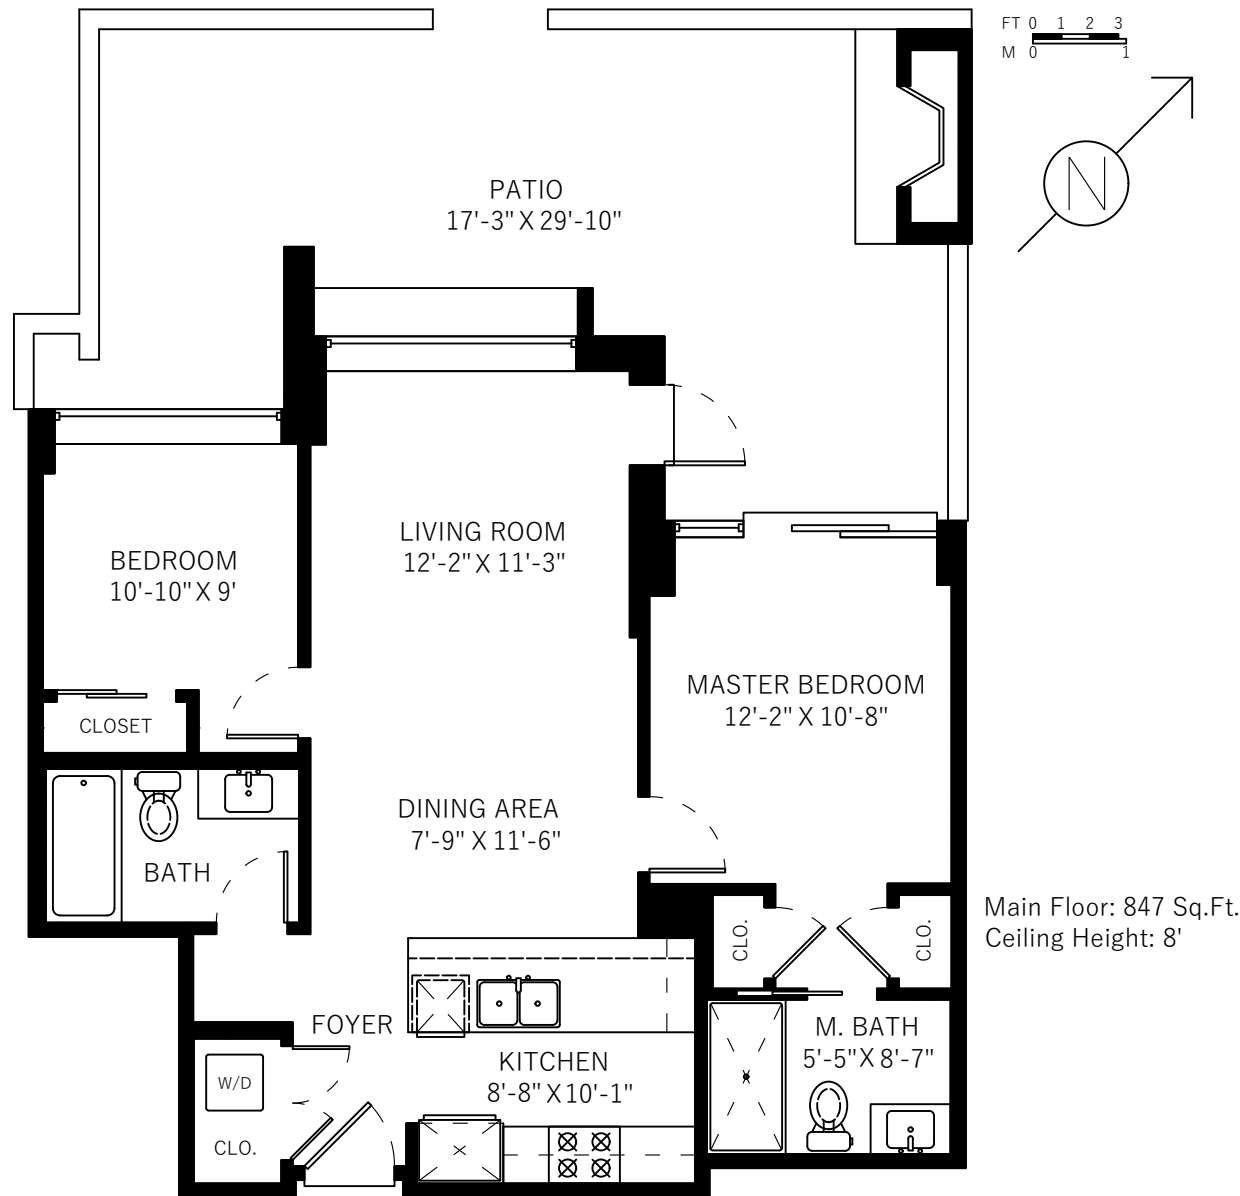

Main Floor	847 SQ.FT.
Patio	402 SQ.FT.

Main Floor: 847 Sq.Ft.  
 Ceiling Height: 8'