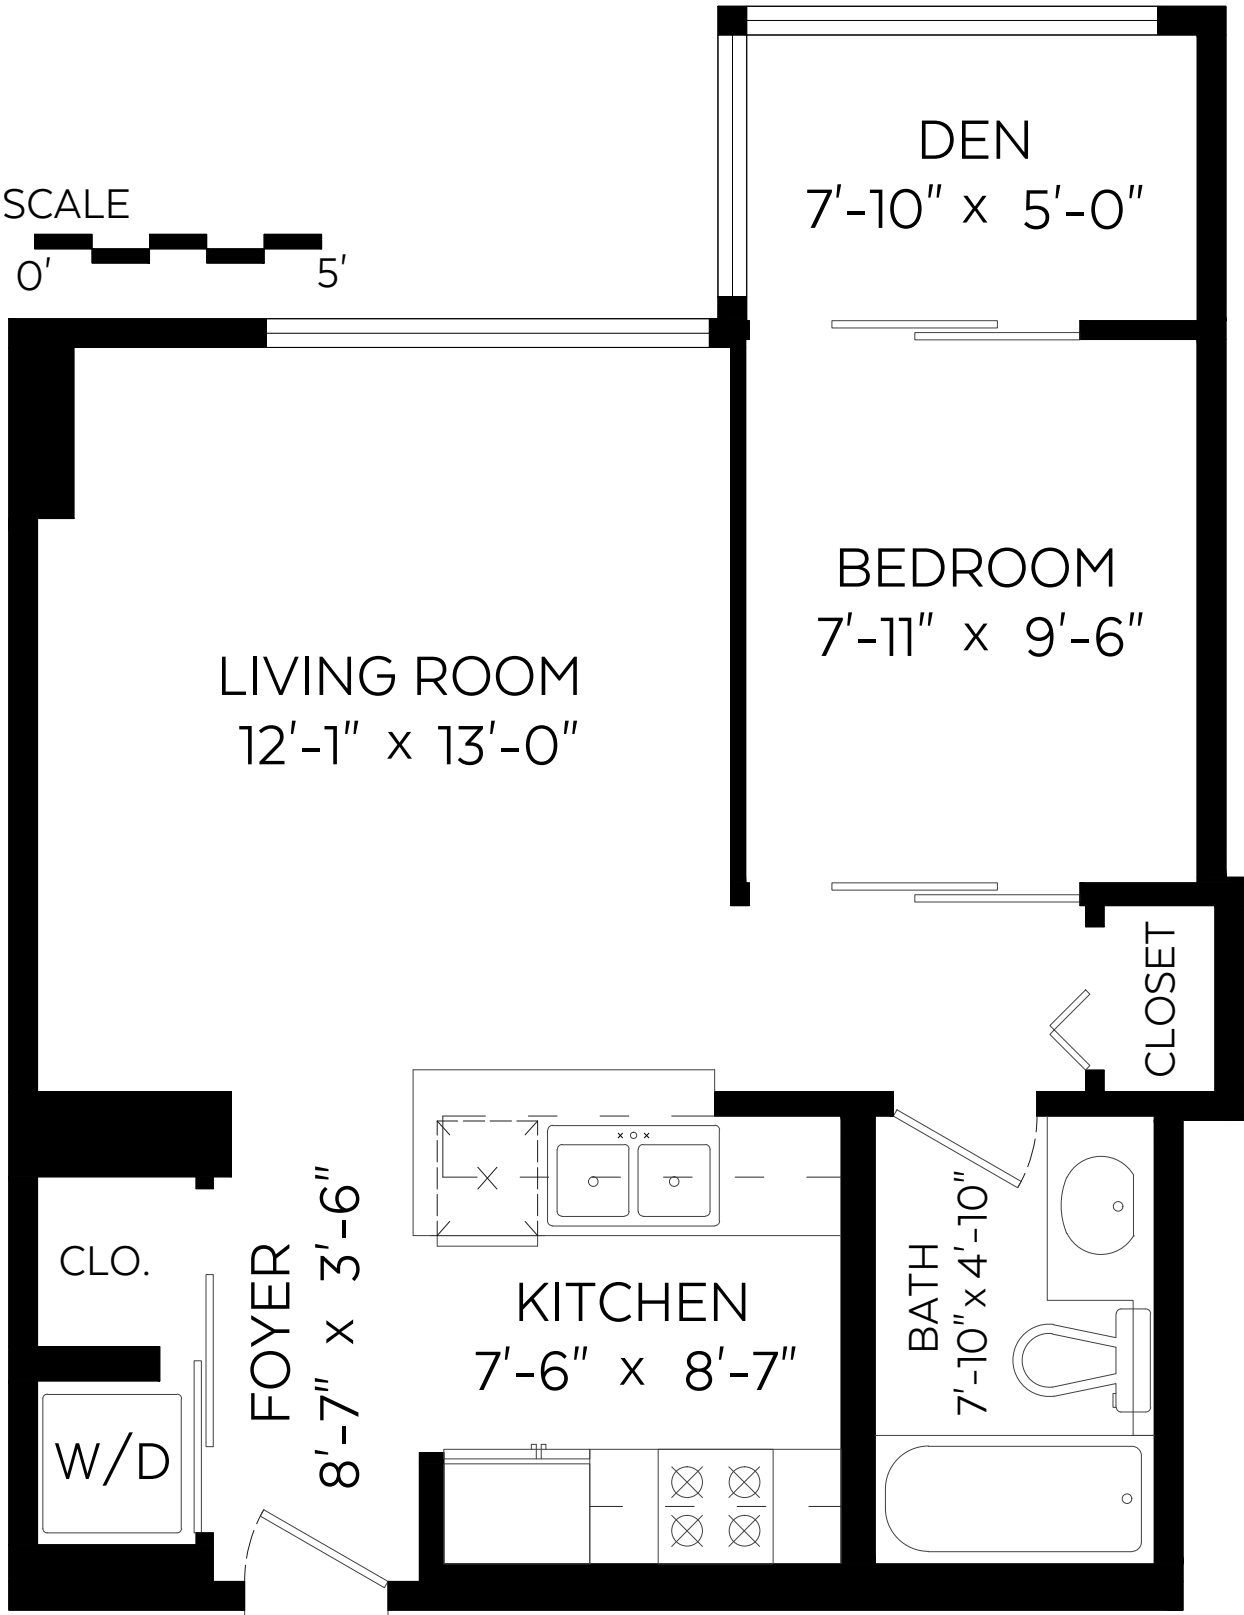

#2903-198 Aquarius Mews,
Vancouver, B.C.

Main Floor:

521 sq.ft.

Measured on: Feb. 18, 2018

NORTH

OWLOOK
M E D I A