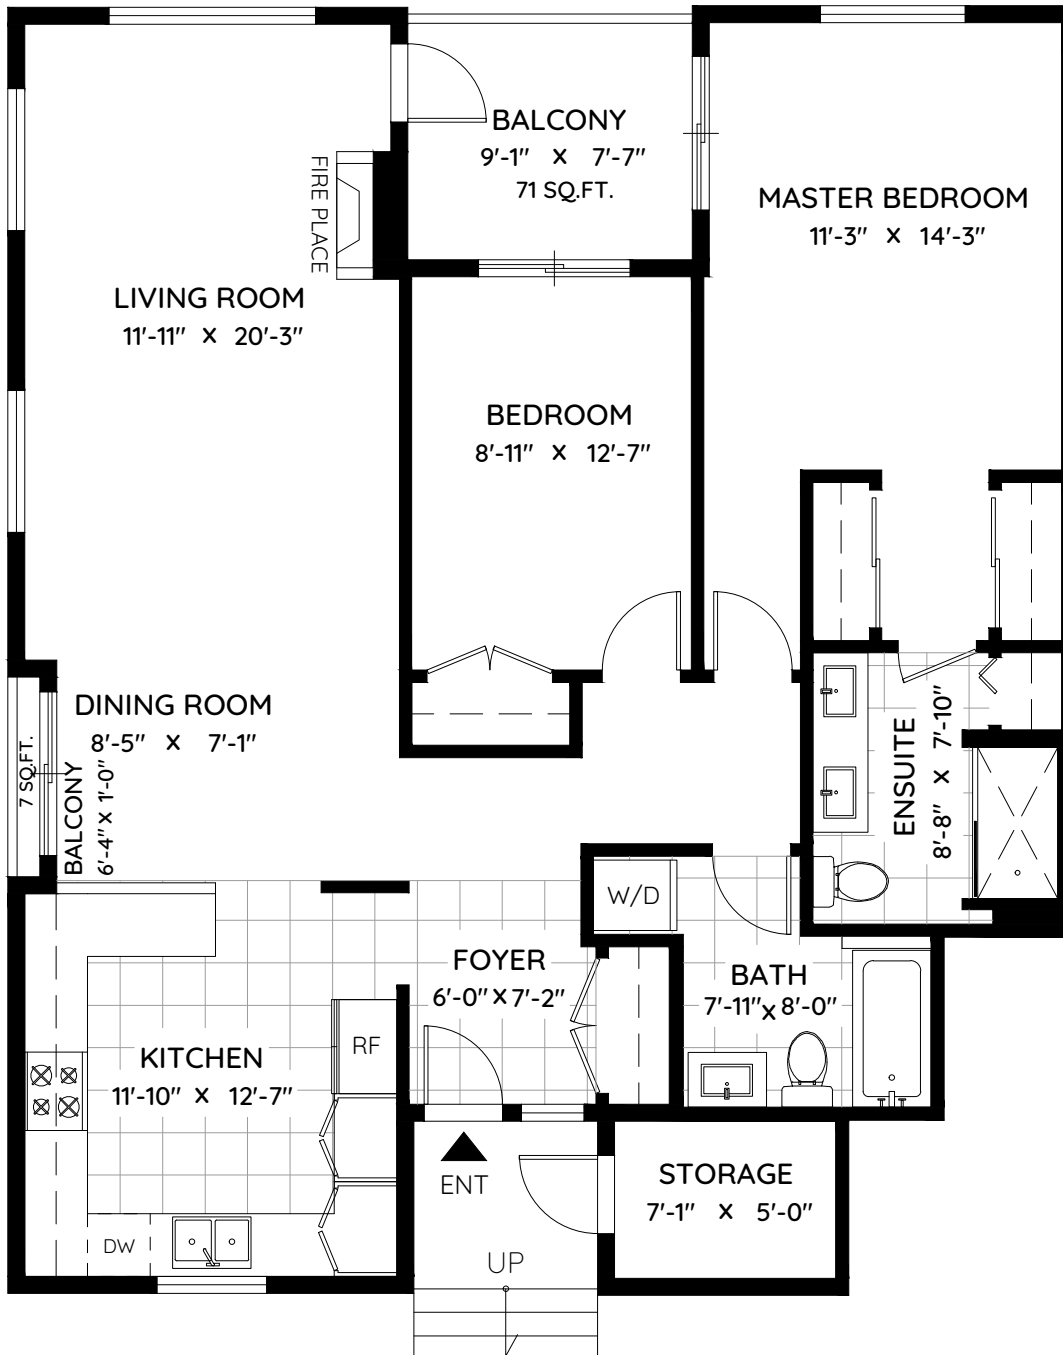

# 104 - 3 RENAISSANCE SQUARE

SURREY, BC

MELODIE COELHO

RE/MAX All Points Realty  
melodiecoelho@remax.net • 604.626.7081

LIVING AREA	1,184 SQ.FT.
CEILING HEIGHT	8'-0"
BALCONY	78 SQ.FT.
STORAGE	45 SQ.FT.
TOTAL	123 SQ.FT.

The floor plan and the measurements are approximate and are to be used for advertising usage only.  
Not suitable for architectural or construction. E&O Insured