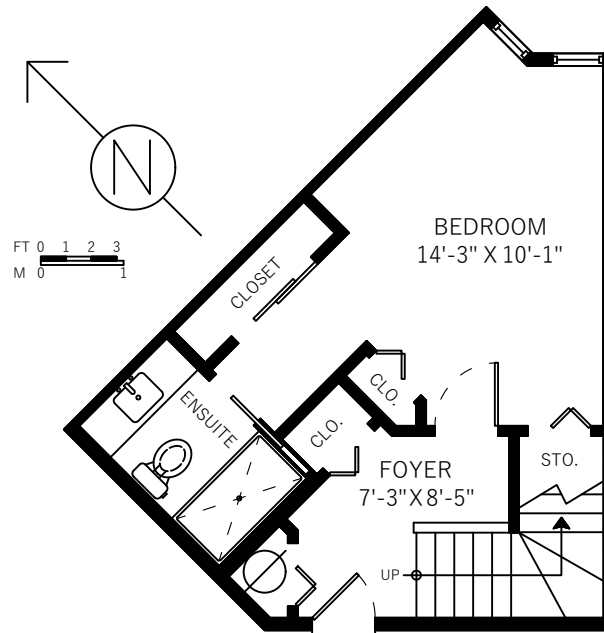

414-31 Reliance Ct  
New Westminster, BC

Main Floor	809 SQ.FT.
Lower Floor	362 SQ.FT.
<b>Total</b>	<b>1171 SQ.FT.</b>

Balcony 542 SQ.FT.

Lower Floor: 362 Sq.Ft.  
Ceiling Height: 8'

Main Floor: 809 Sq.Ft.  
Ceiling Height: 8'