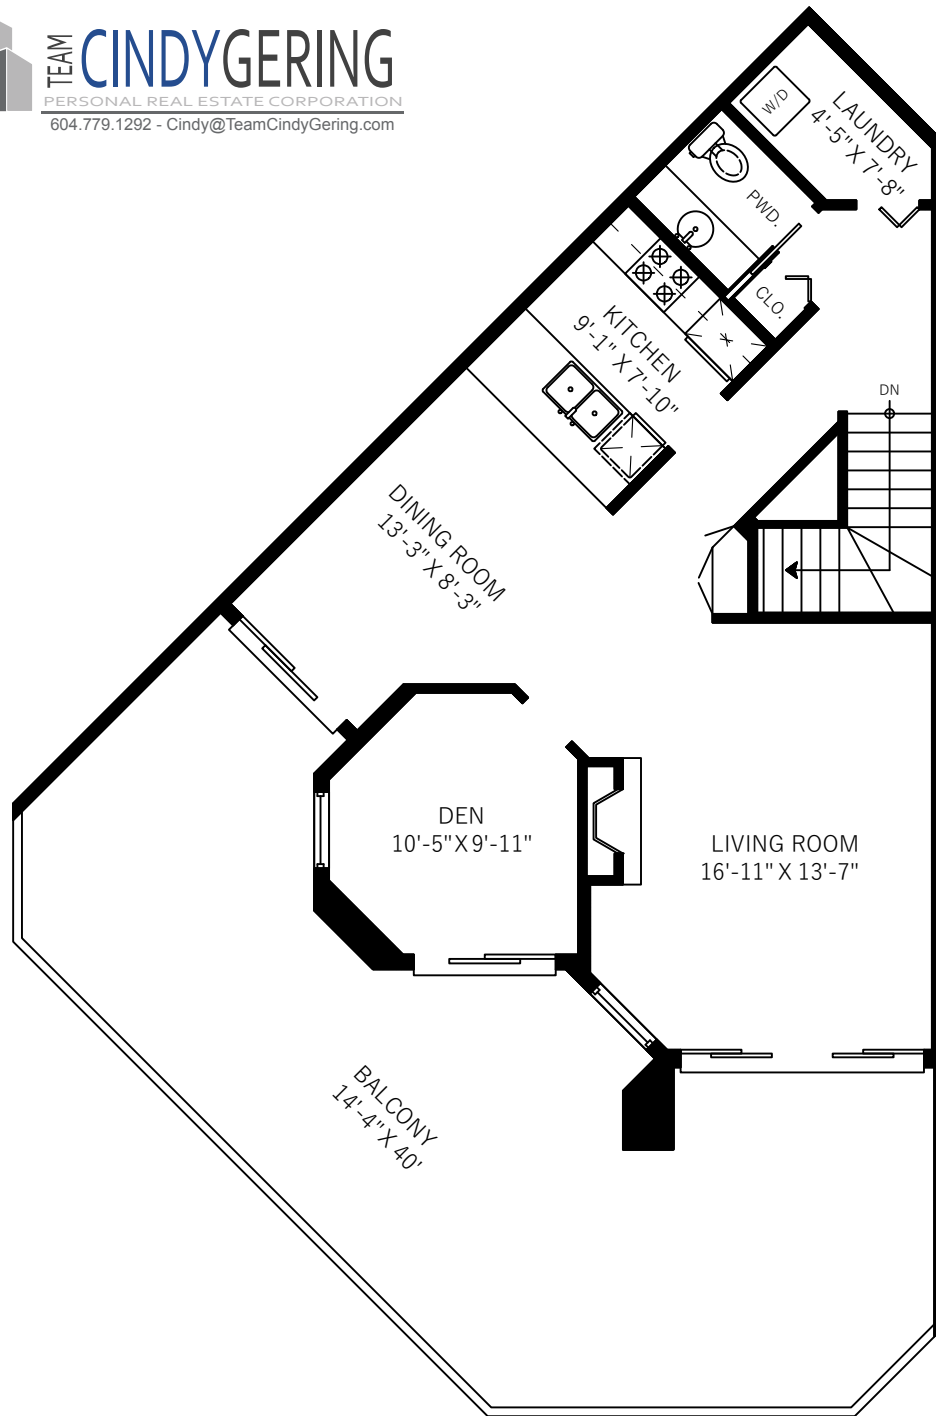

414-31 Reliance Ct  
New Westminster, BC

Main Floor	809 SQ.FT.
Lower Floor	362 SQ.FT.
<b>Total</b>	<b>1171 SQ.FT.</b>

Balcony 542 SQ.FT.

Lower Floor: 362 Sq.Ft.  
Ceiling Height: 8'

Main Floor: 809 Sq.Ft.  
Ceiling Height: 8'