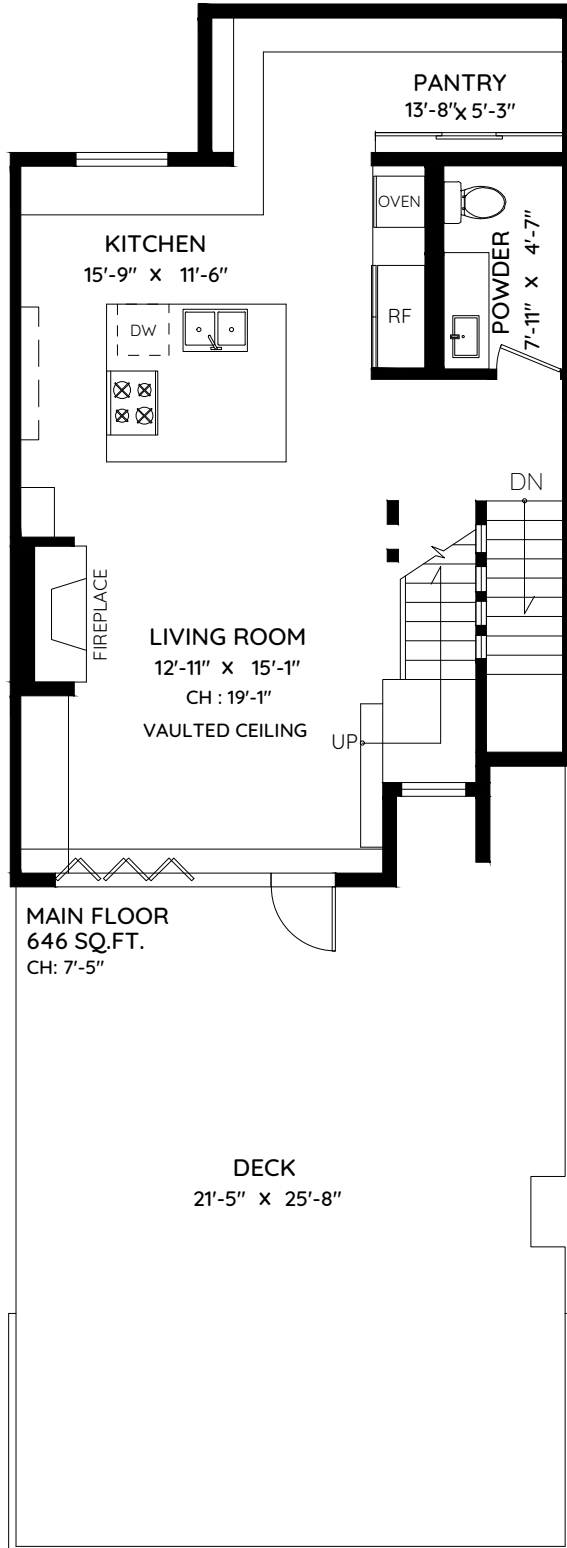

418 - 5 K DE K COURT

NEW WESTMINSTER, BC

MAIN	646 SQ.FT.	DECK	584 SQ.FT.
UPPER	304 SQ.FT.	BALCONY	102 SQ.FT.
LOWER	519 SQ.FT.	TOTAL	686 SQ.FT.
TOTAL	1,469 SQ.FT.		

0 ft 3 ft 5 ft

The floor plan and the measurements are approximate and are to be used for advertising usage only. Not suitable for architectural or construction. E&O Insured