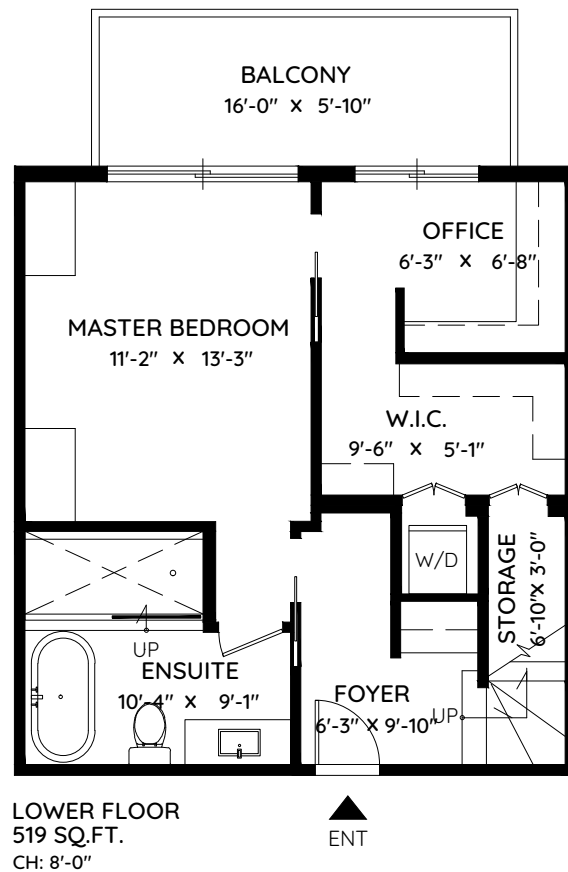

418 - 5 K DE K COURT

NEW WESTMINSTER, BC

MAIN	646 SQ.FT.	DECK	584 SQ.FT.
UPPER	304 SQ.FT.	BALCONY	102 SQ.FT.
LOWER	519 SQ.FT.	TOTAL	686 SQ.FT.
TOTAL	1,469 SQ.FT.		

0 ft 3 ft 5 ft

The floor plan and the measurements are approximate and are to be used for advertising usage only. Not suitable for architectural or construction. E&O Insured