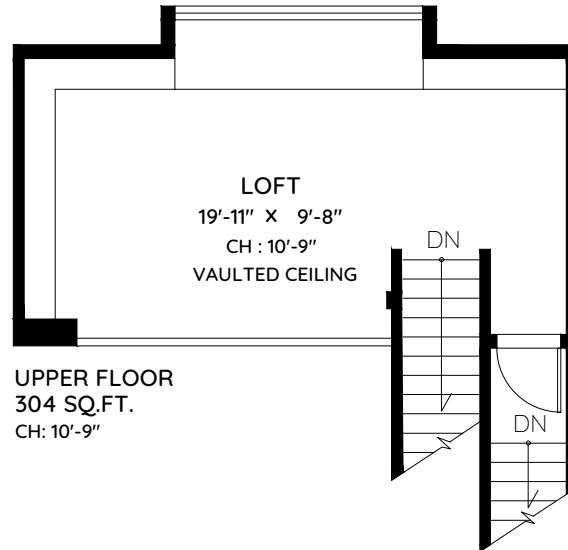

418 - 5 K DE K COURT

NEW WESTMINSTER, BC

MAIN	646 SQ.FT.	DECK	584 SQ.FT.
UPPER	304 SQ.FT.	BALCONY	102 SQ.FT.
LOWER	519 SQ.FT.	TOTAL	686 SQ.FT.
TOTAL	1,469 SQ.FT.		

0 ft 3 ft 5 ft

The floor plan and the measurements are approximate and are to be used for advertising usage only. Not suitable for architectural or construction. E&O Insured