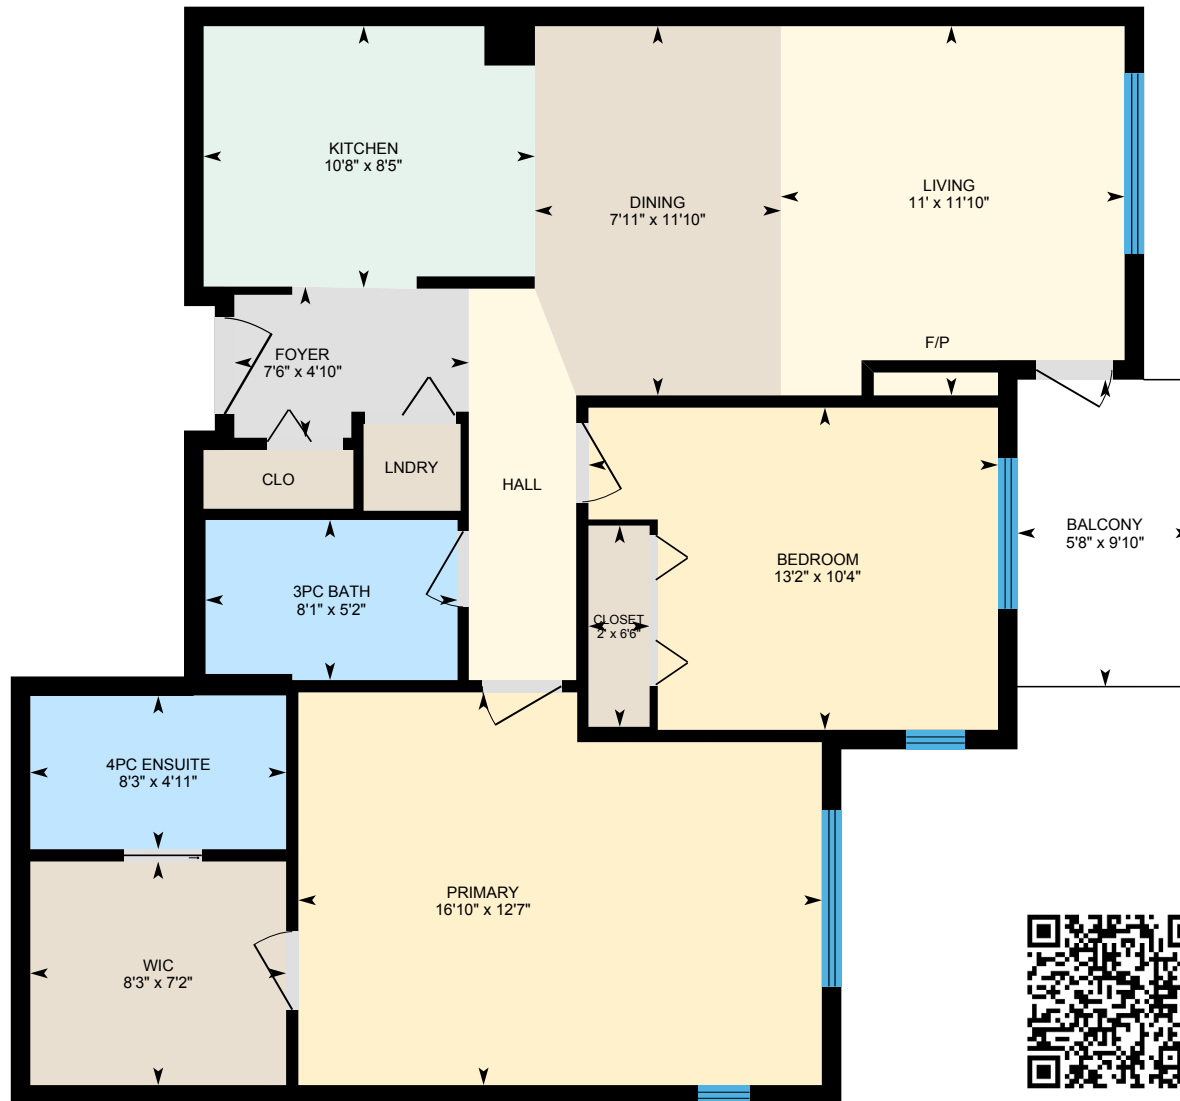

406-625 Park Crescent, New Westminster, BC

Main Floor Area 999.87 sq ft

PREPARED: 2023/05/01

White regions are excluded from total floor area in iGUIDE floor plans. All room dimensions and floor areas must be considered approximate and are subject to independent verification.